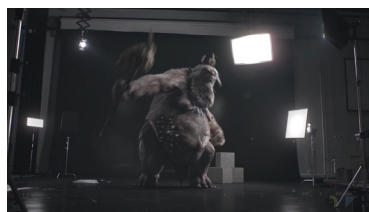

00:54 „CREATURE PINUP“

TASK animation . animation lead

TOOL Maya